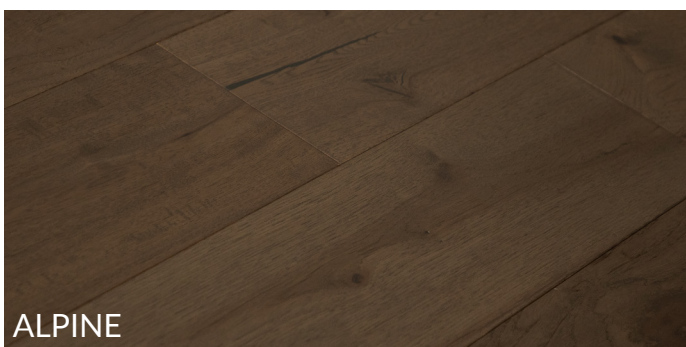

ADDITIONAL DETAILS

Species	Hickory
Structure	Multi-layered Engineered
Dimensions	7-1/2" x 3/4" x RL
Veneer Thickness	2.0mm
Finish	UV Lacquered
Texture	Wire Brushed & Hand Scraped
Gloss Level	Matte
Colour Variation	Low-Medium
Sq feet per box	23.32
Grade	ABCD
Installation Options	On, above, or below grade
Limited Warranty	35 Years Residential
Ideal Temperature Range	18°C - 27°C
Relative Humidity	35%-55%