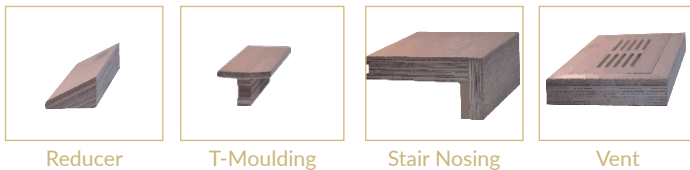

AVAILABLE ACCESSORIES

All engineered accessories are custom made for your order using the exact same flooring for a perfectly finished match that is not refundable or exchangeable. Please order at least a week in advance.